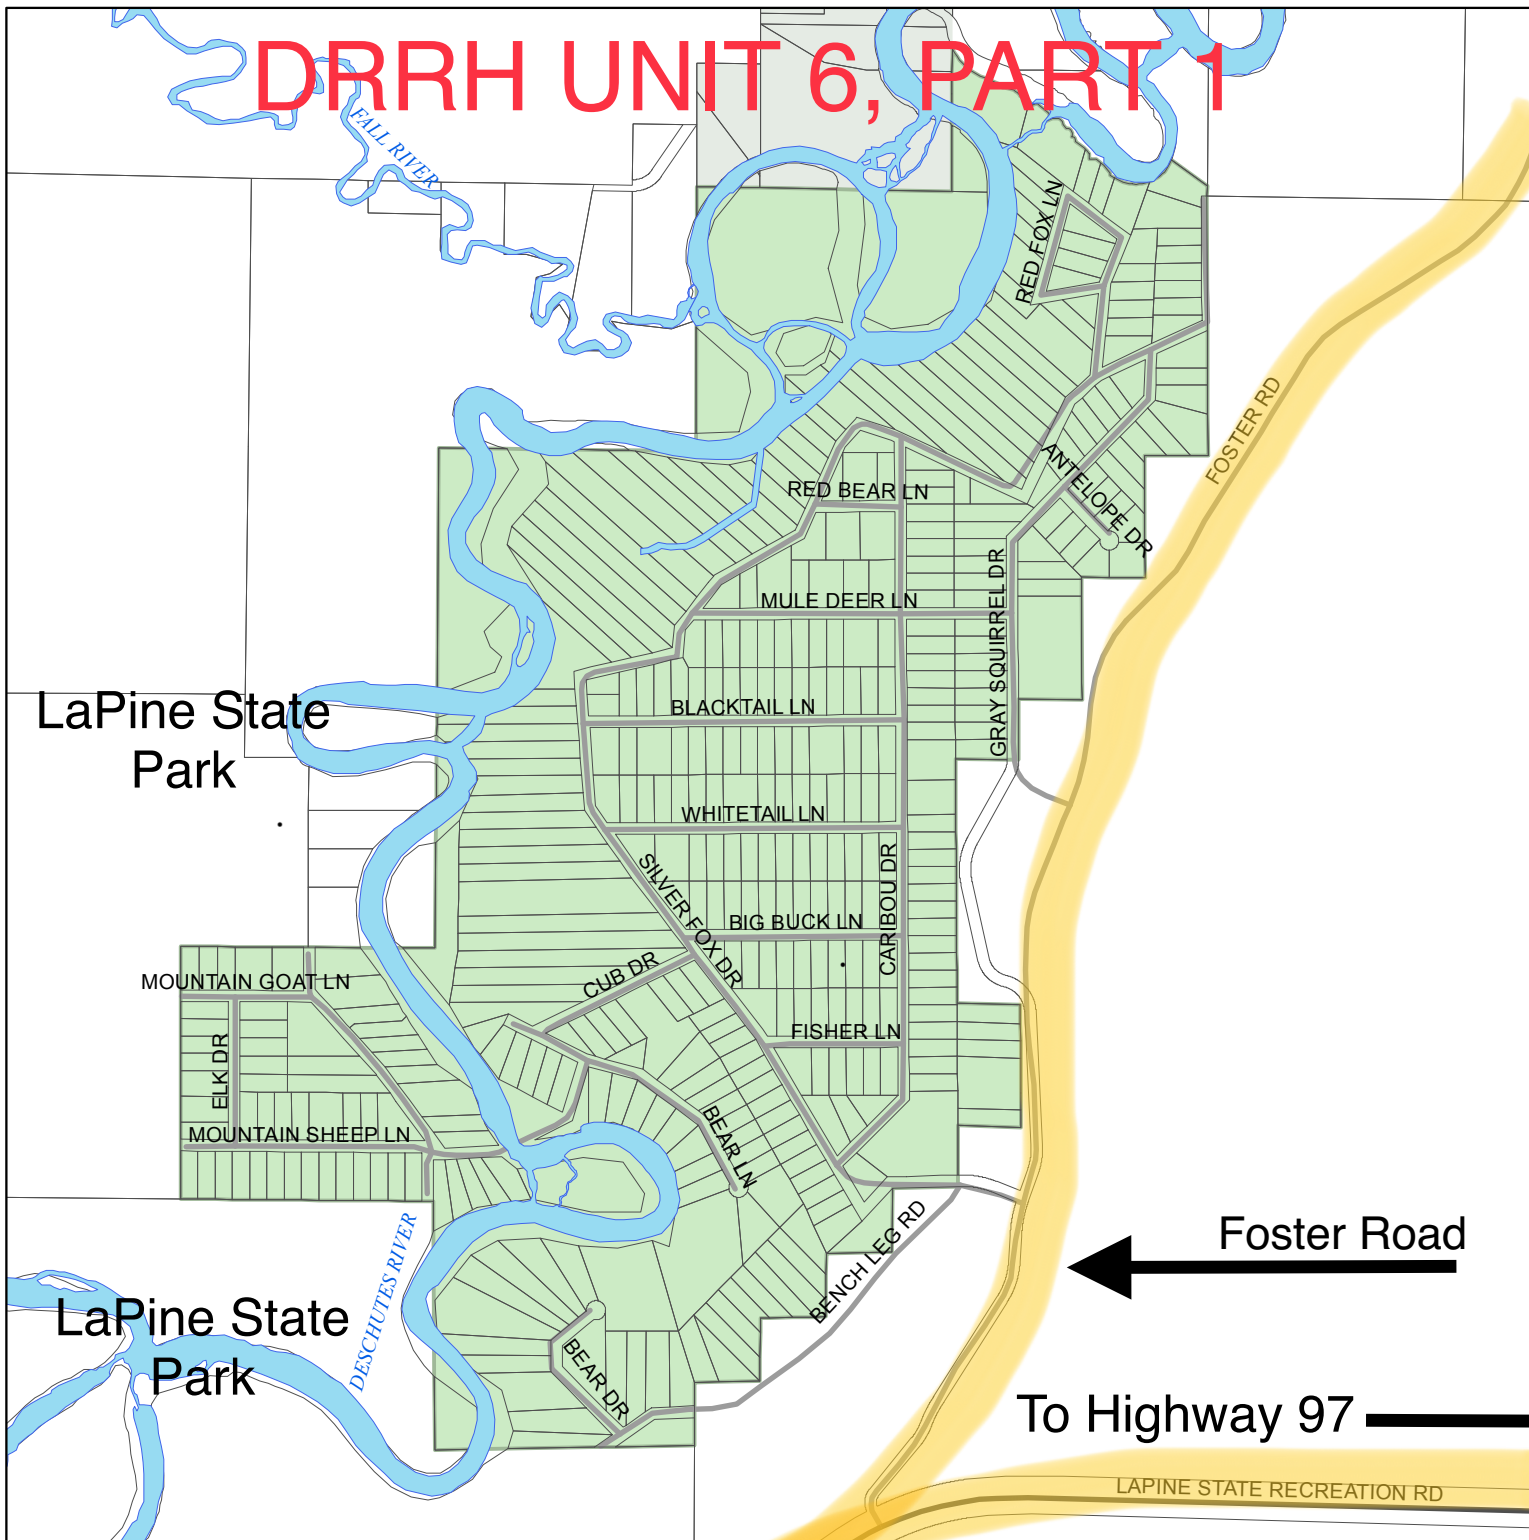

# Special Road District #6

## DRRH UNIT 6, PART 1

0 0.25 0.5 0.75 Miles

Printed: 4/10/2015

**Legend**

Other SRD	Other roads
Special Road District #6	County Roads
Taxlots	Rivers

**John Anderson, GIS Analyst**  
 Phone: (541) 322-7102  
 Email: john.anderson@deschutes.org  
 Address: 61150 SE 27th St  
 Bend, OR 97702  
**Road Department**

The information on this map was derived from digital databases on Deschutes County's G.I.S. Care was taken in the creation of this map, but it is provided "as is". Deschutes County cannot accept any responsibility for errors, omissions, or positional accuracy in the digital data or the underlying records. There are no warranties, express or implied, including the warranty of merchantability or fitness for a particular purpose, accompanying this product. However, notification of any errors will be appreciated.